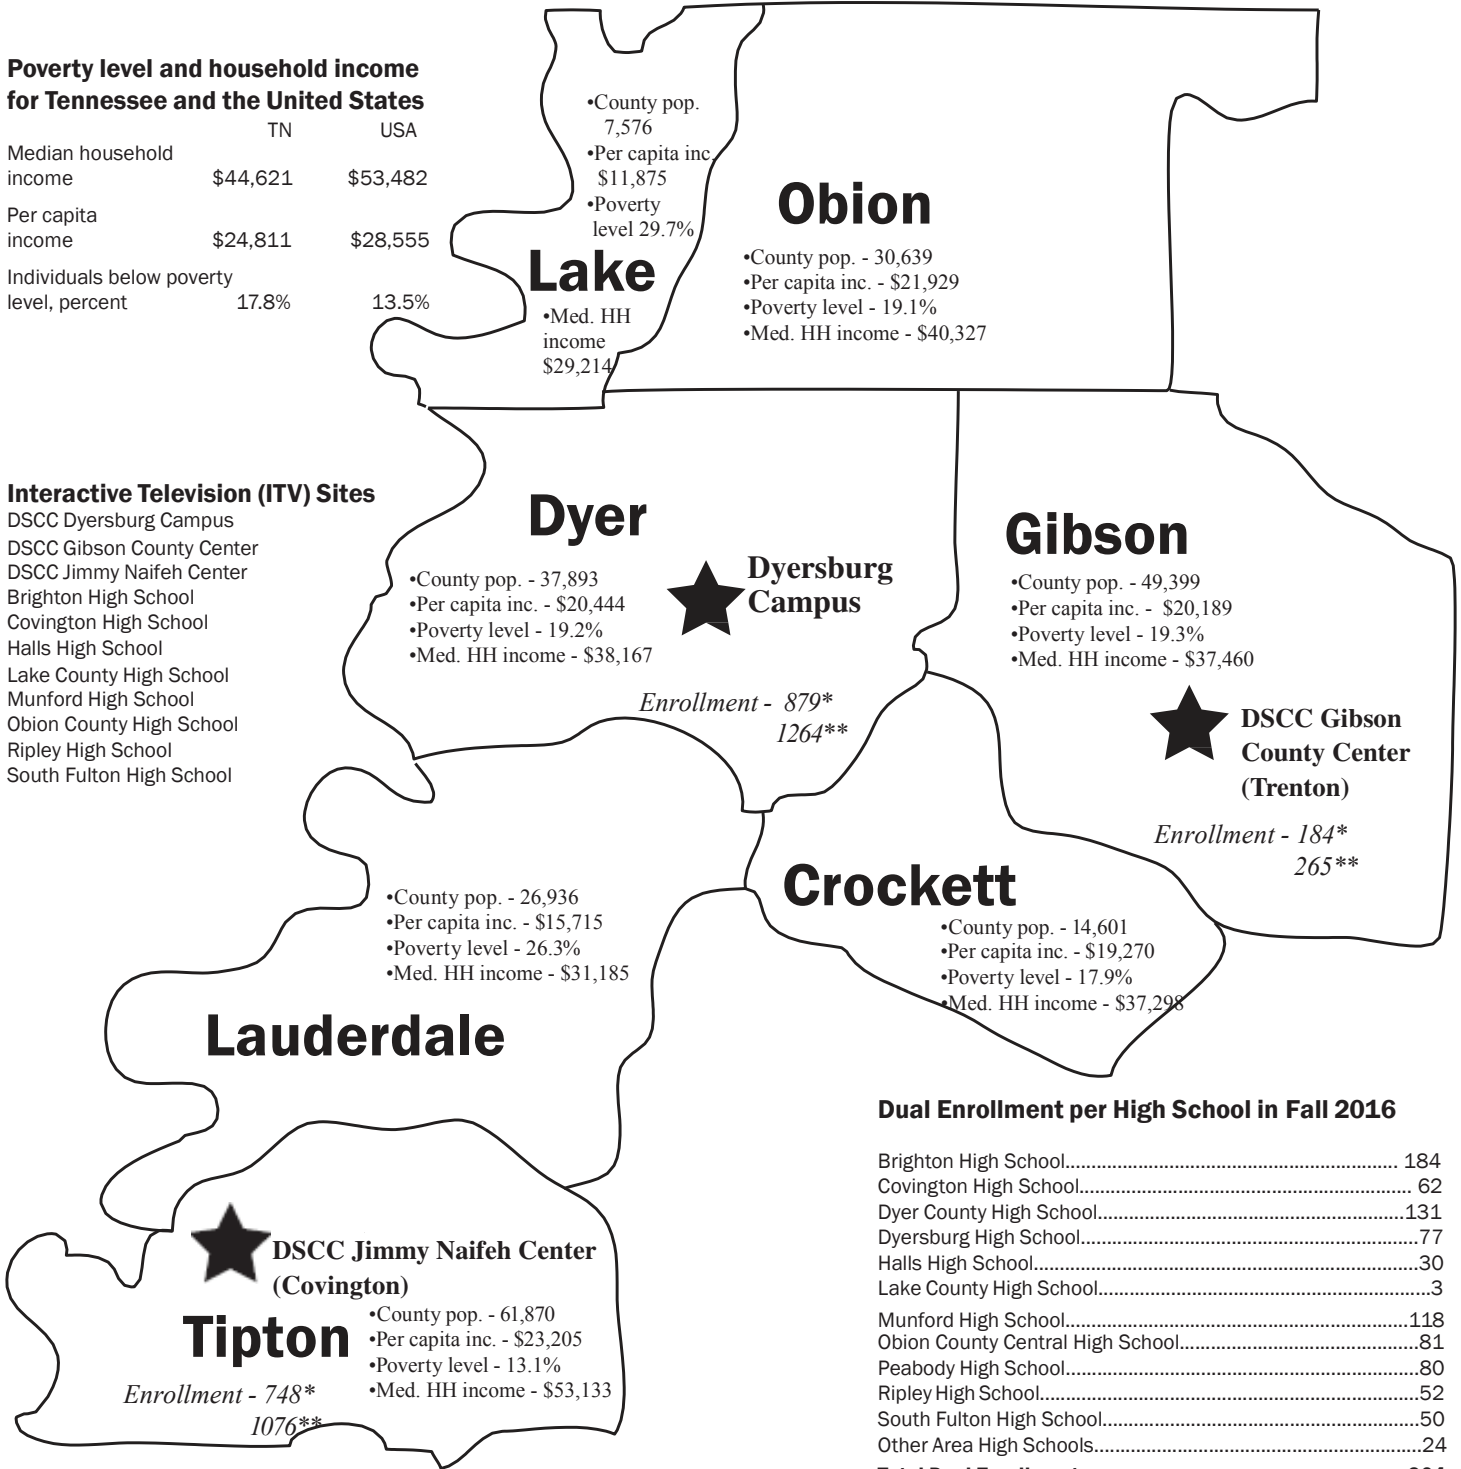

### Poverty level and household income for Tennessee and the United States

	TN	USA
Median household income	\$44,621	\$53,482
Per capita income	\$24,811	\$28,555
Individuals below poverty level, percent	17.8%	13.5%

### Interactive Television (ITV) Sites

- DSCC Dyersburg Campus
- DSCC Gibson County Center
- DSCC Jimmy Naifeh Center
- Brighton High School
- Covington High School
- Halls High School
- Lake County High School
- Munford High School
- Obion County High School
- Ripley High School
- South Fulton High School

Source:

<sup>1</sup>Population, Per Capita Income, Poverty Level, Median Household Income - 2008-2012 American Community Survey 5-Year Estimates