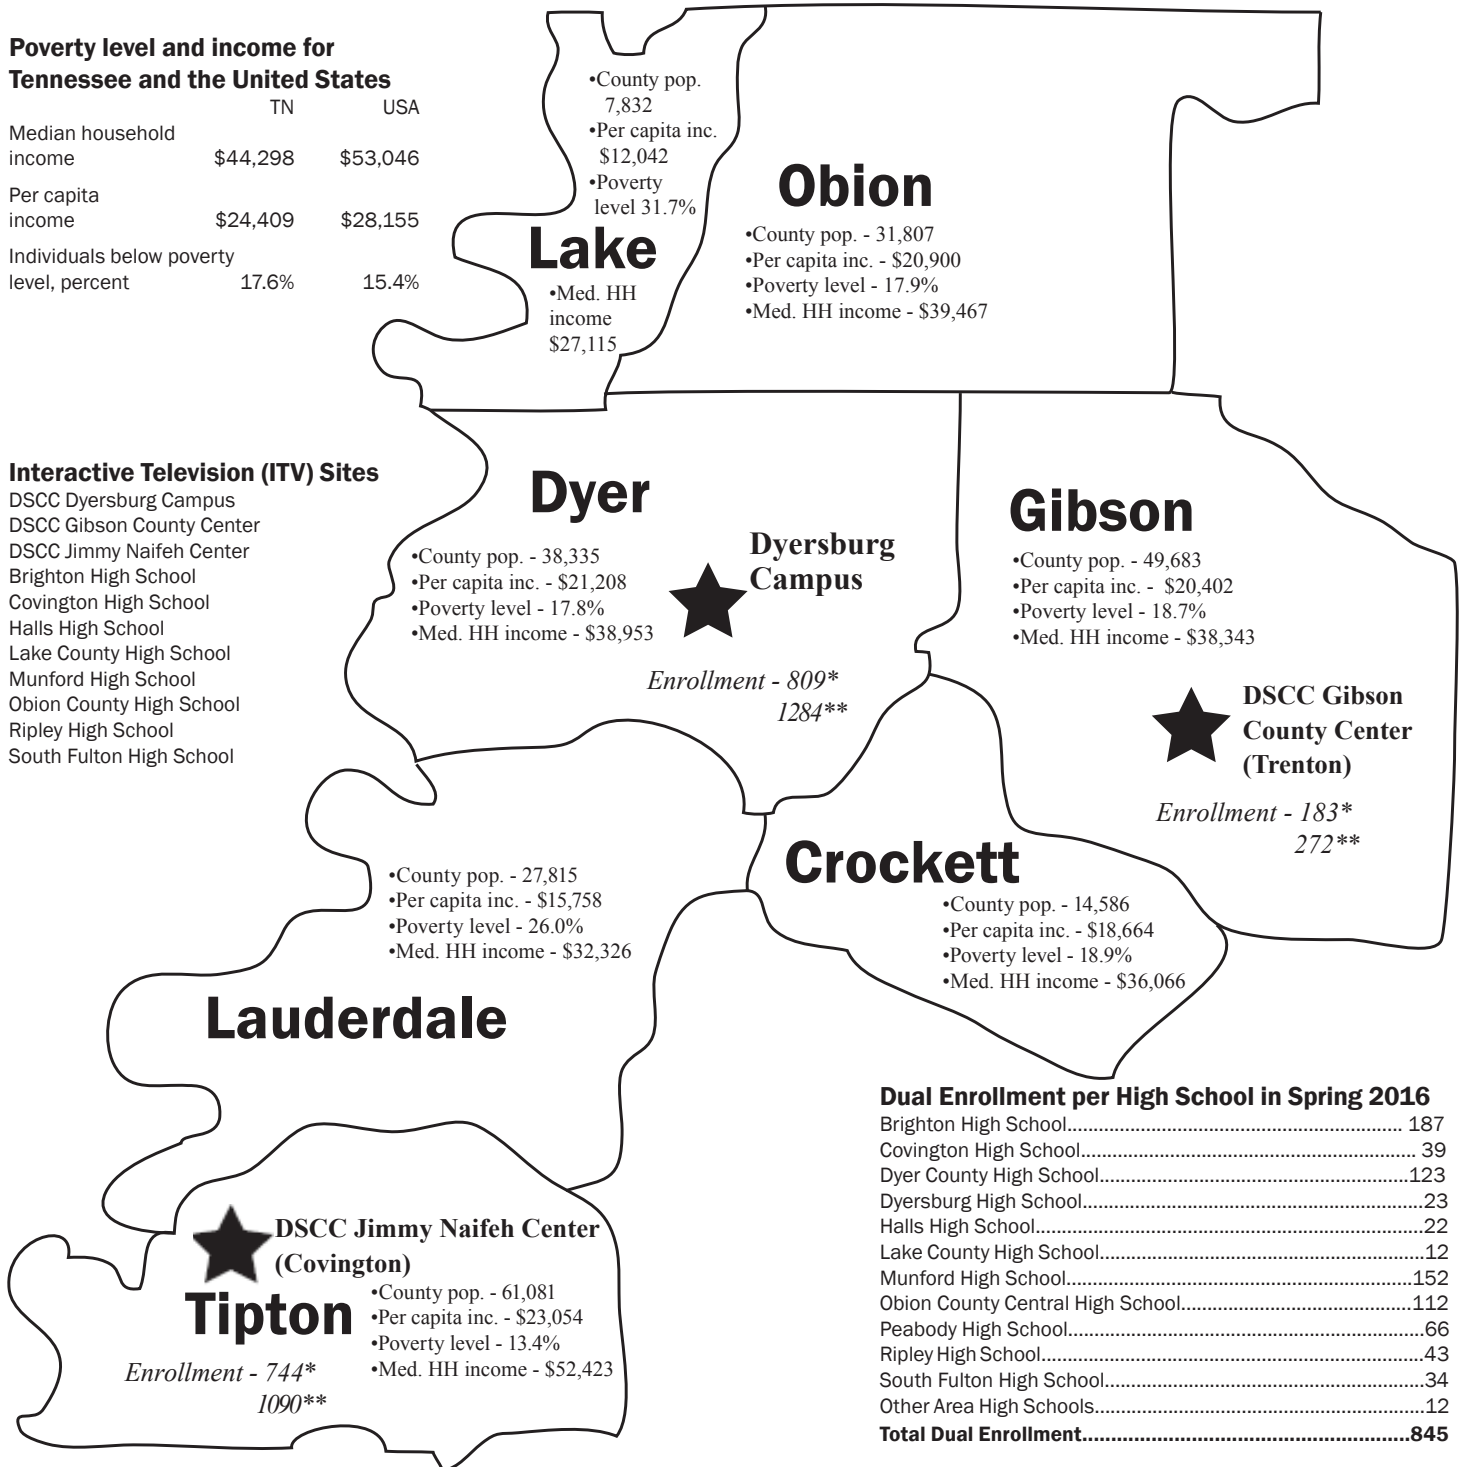

COMMUNITY COLLEGE

Poverty level and income for Tennessee and the United States

	TN	USA
Median household income	\$44,298	\$53,046
Per capita income	\$24,409	\$28,155
Individuals below poverty level, percent	17.6%	15.4%

Interactive Television (ITV) Sites

DSCC Dyersburg Campus
 DSCC Gibson County Center
 DSCC Jimmy Naifeh Center
 Brighton High School
 Covington High School
 Halls High School
 Lake County High School
 Munford High School
 Obion County High School
 Ripley High School
 South Fulton High School

*Number of students enrolled in at least one course attached to the DSCC teaching location in this county

**Duplicated Headcount including pro-rated online enrollments

Source:

¹Population, Per Capita Income, Poverty Level, Median Household Income - 2009-2013 American Community Survey 5-Year Estimates