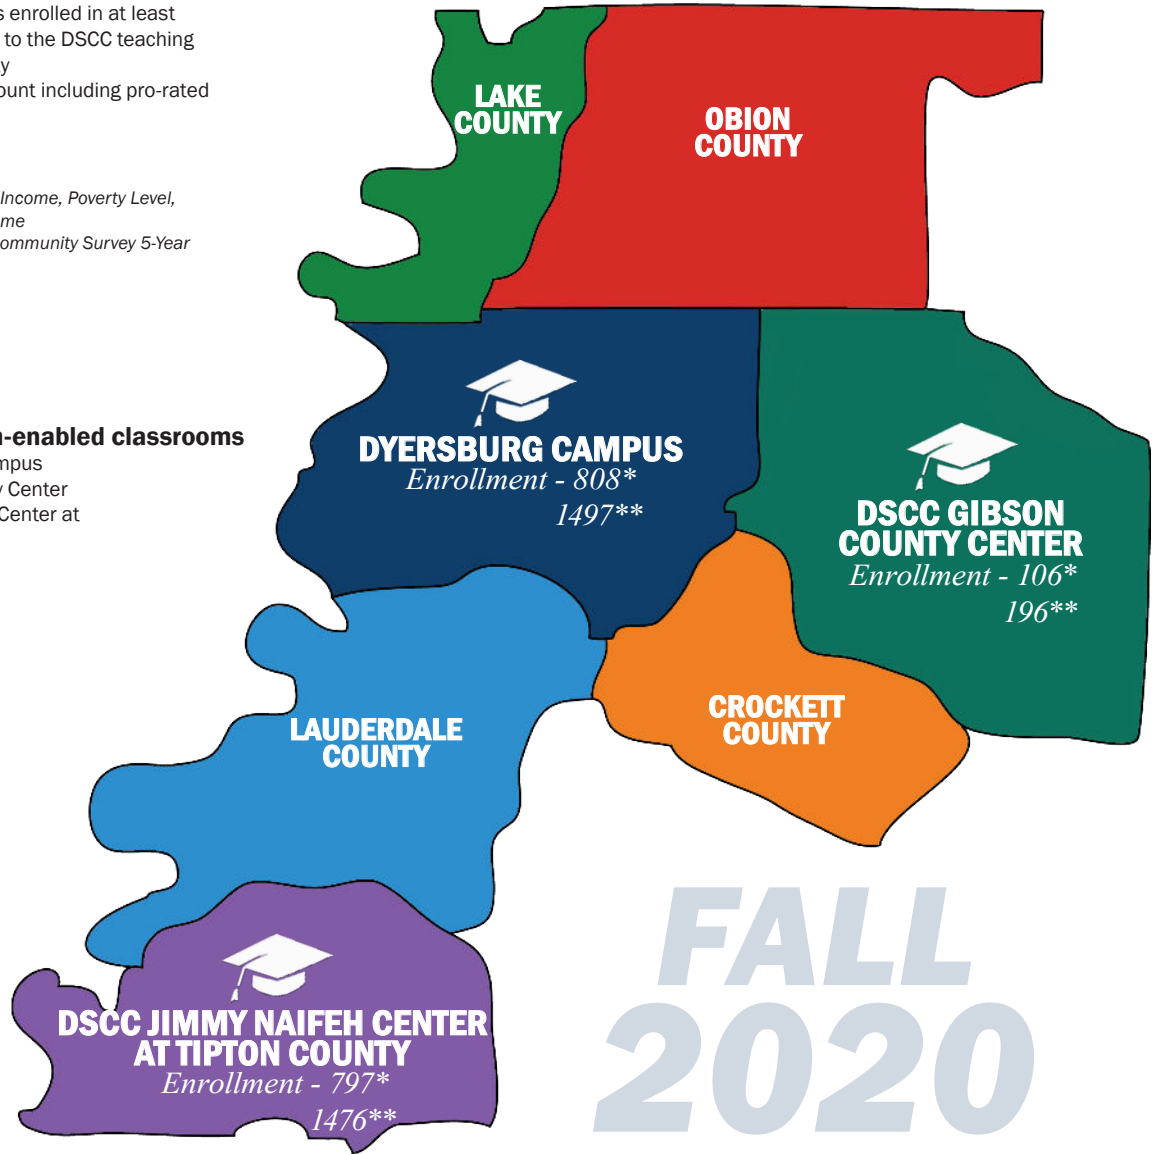

DSCC SERVICE AREA 7 COUNTY MAP

Dual Enrollment per High School in FALL 2020

Brighton High School.....	73
Covington High School.....	54
Dyer County High School.....	88
Dyersburg High School.....	71
Halls High School.....	30
Lake County High School.....	26
Munford High School.....	131
Peabody High School.....	48
Ripley High School.....	34
South Fulton High School.....	11
Tipton Rosemark Academy.....	25
Other Area High Schools.....	12

2020 FALL Enrollment numbers

*Number of students enrolled in at least one course attached to the DSCC teaching location in this county
 **Duplicated headcount including pro-rated online enrollments

Source:

¹Population, Per Capita Income, Poverty Level, Median Household Income
 2009-2013 American Community Survey 5-Year Estimates
 Revised 09/22/2015

Sites with Zoom-enabled classrooms

DSCC Dyersburg Campus
 DSCC Gibson County Center
 DSCC Jimmy Naifeh Center at Tipton County