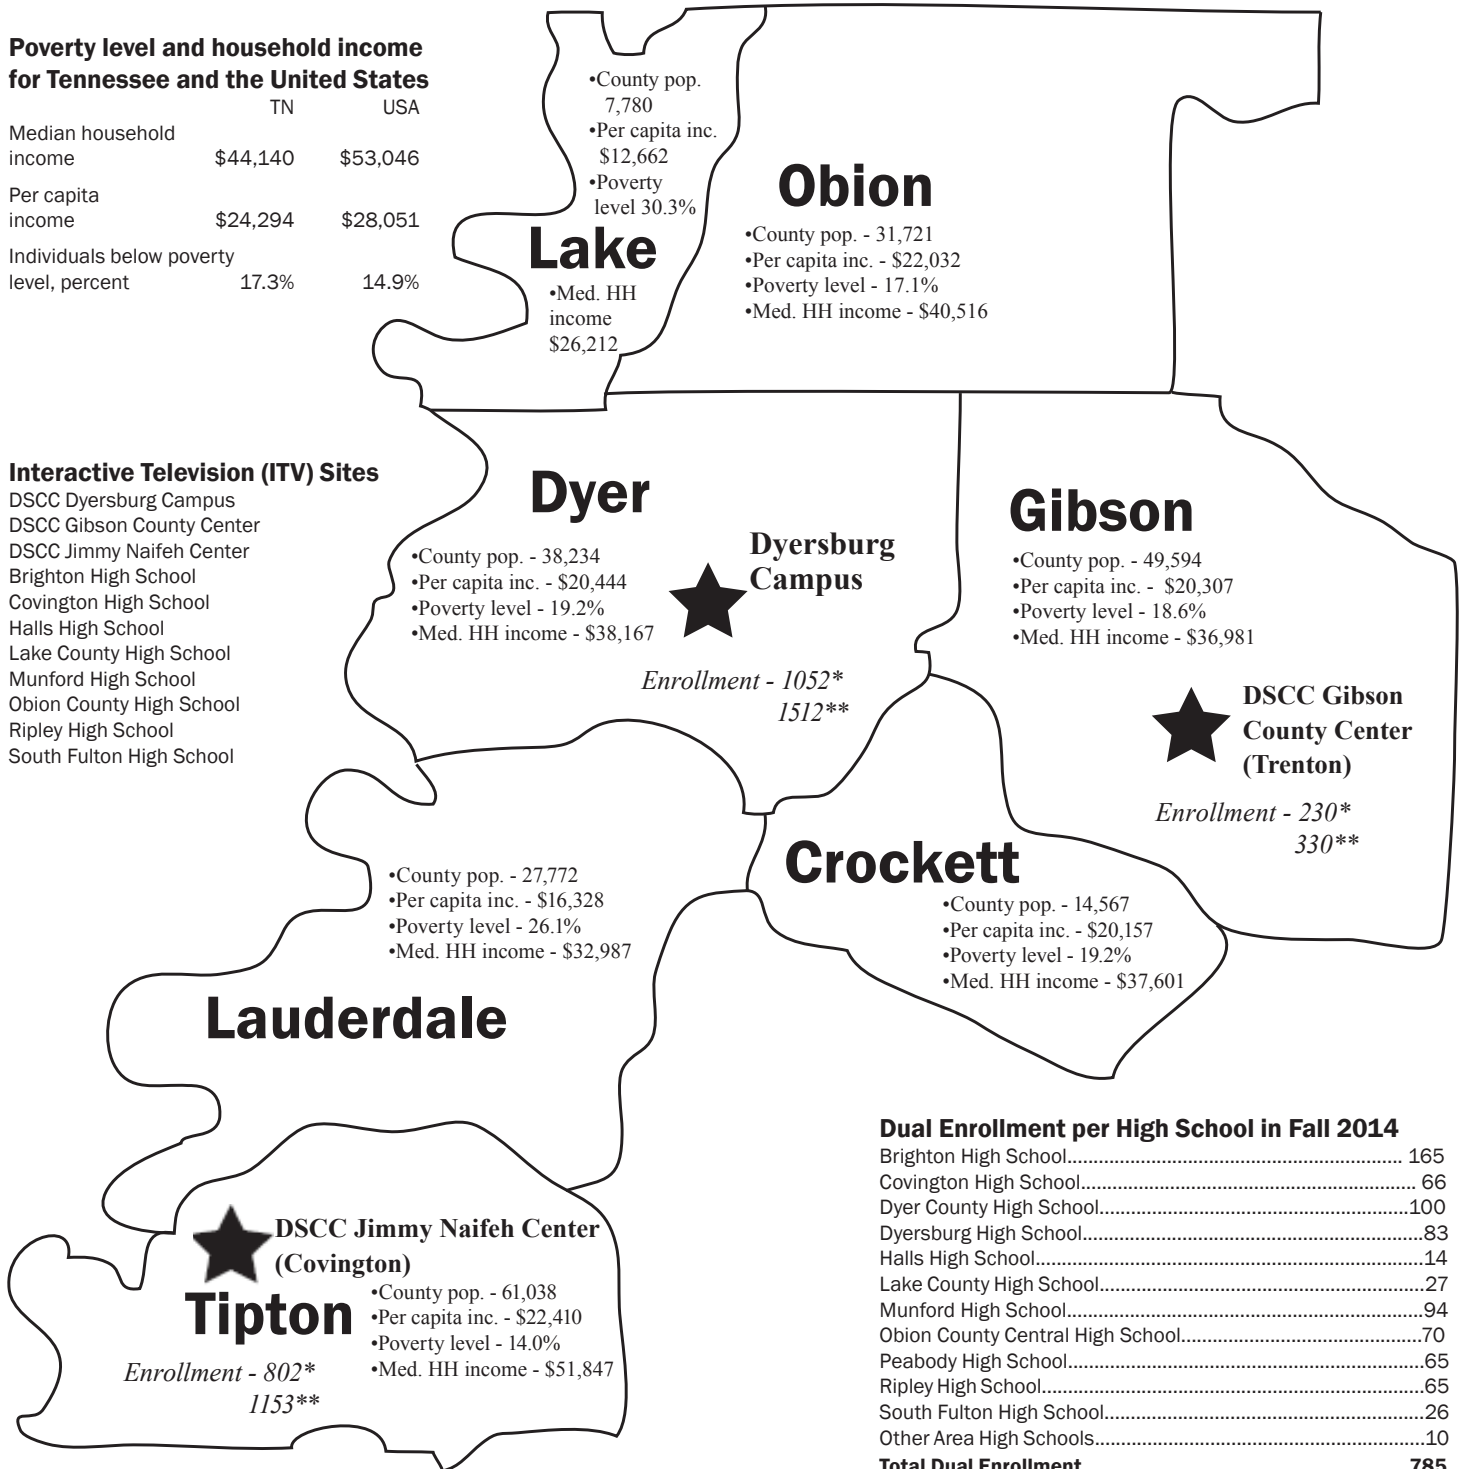

COMMUNITY COLLEGE

Poverty level and household income for Tennessee and the United States

	TN	USA
Median household income	\$44,140	\$53,046
Per capita income	\$24,294	\$28,051
Individuals below poverty level, percent	17.3%	14.9%

Interactive Television (ITV) Sites

DSCC Dyersburg Campus
 DSCC Gibson County Center
 DSCC Jimmy Naifeh Center
 Brighton High School
 Covington High School
 Halls High School
 Lake County High School
 Munford High School
 Obion County High School
 Ripley High School
 South Fulton High School

¹Population, Per Capita Income, Poverty Level, Median Household Income - 2008-2012 American Community Survey 5-Year Estimates

Dyersburg State Community College

Dyersburg • Covington • Trenton
 1510 Lake Road, Dyersburg, TN 38024