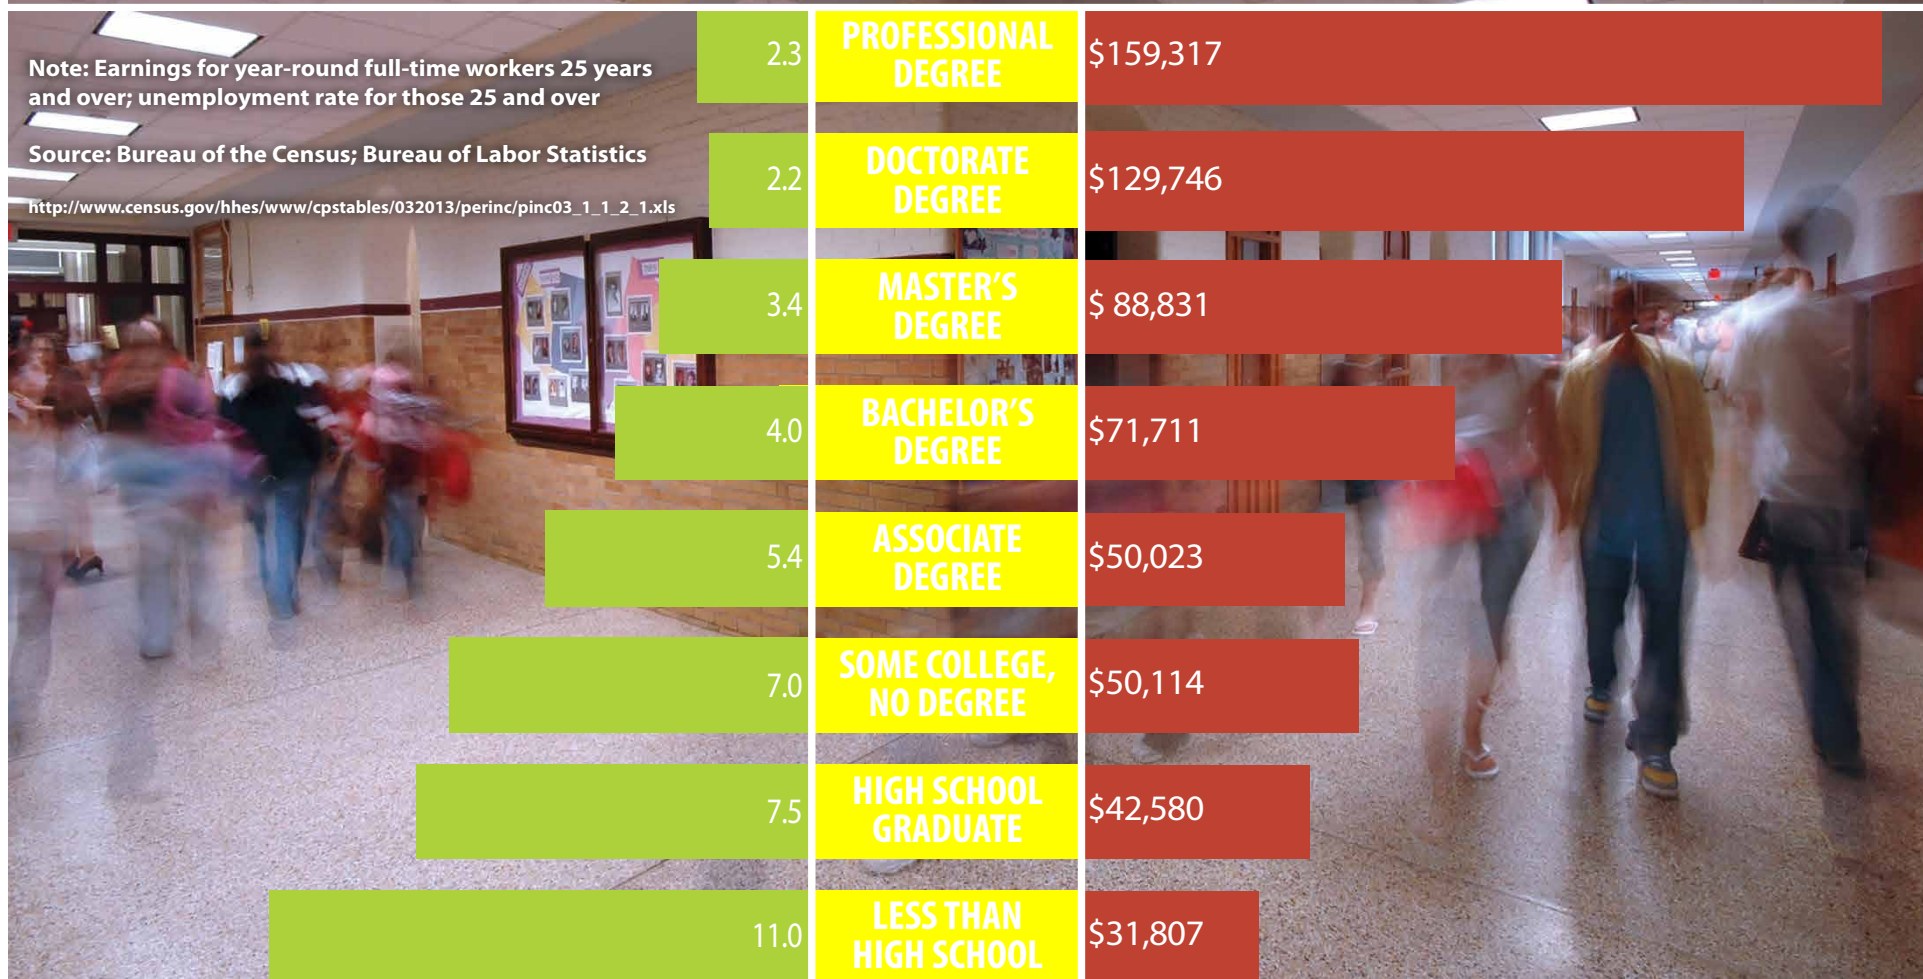

EDUCATION AND TRAINING PAY

UNEMPLOYMENT RATE IN 2013

15% 10% 5% 0

MEAN EARNINGS IN 2012

0 20 40 60 80 100 120 140 160

Note: Earnings for year-round full-time workers 25 years and over; unemployment rate for those 25 and over

Source: Bureau of the Census; Bureau of Labor Statistics

<http://www.census.gov/hhes/www/cpstables/032013/perinc/pinc03_1_1_2_1.xls>