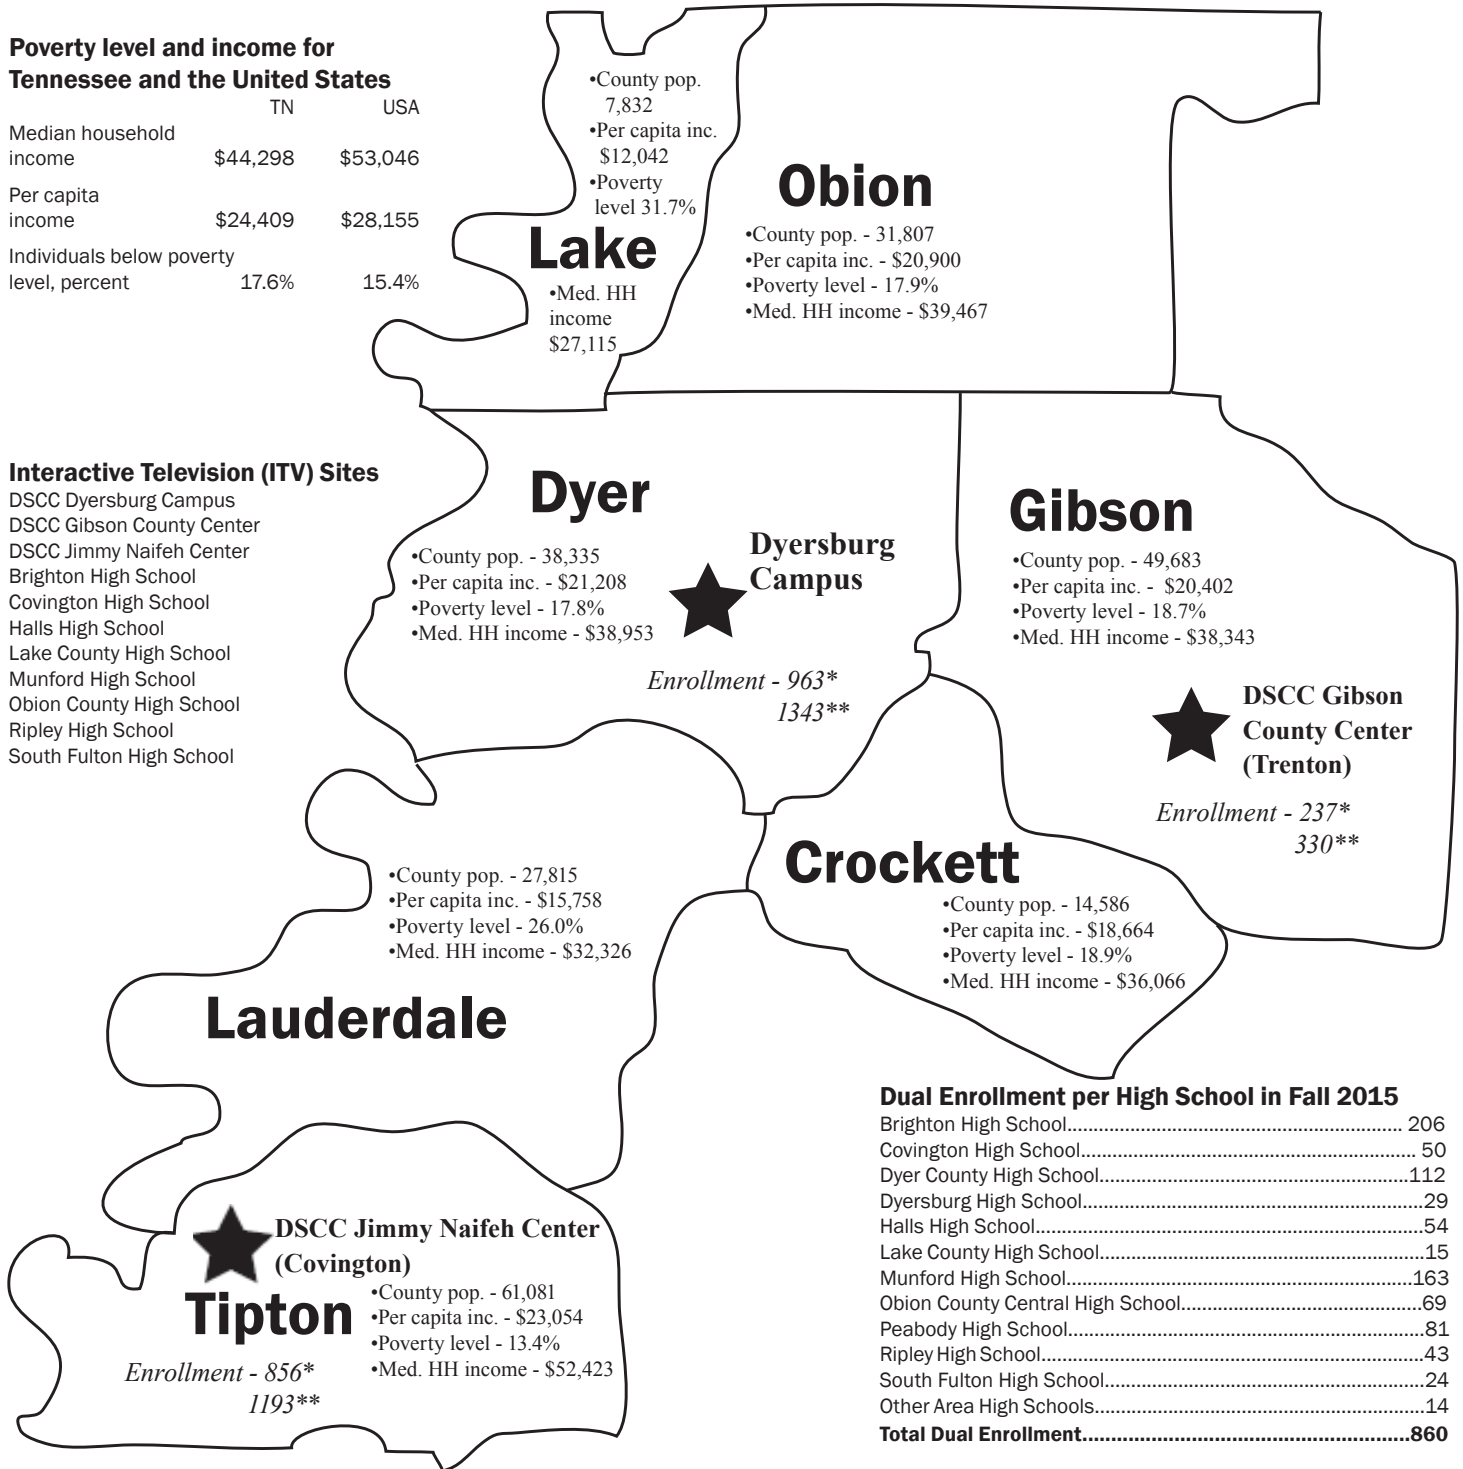

Poverty level and income for Tennessee and the United States

	TN	USA
Median household income	\$44,298	\$53,046
Per capita income	\$24,409	\$28,155
Individuals below poverty level, percent	17.6%	15.4%

Interactive Television (ITV) Sites

- DSCC Dyersburg Campus
- DSCC Gibson County Center
- DSCC Jimmy Naifeh Center
- Brighton High School
- Covington High School
- Halls High School
- Lake County High School
- Munford High School
- Obion County High School
- Ripley High School
- South Fulton High School

Dual Enrollment per High School in Fall 2015

Brighton High School.....	206
Covington High School.....	50
Dyer County High School.....	112
Dyersburg High School.....	29
Halls High School.....	54
Lake County High School.....	15
Munford High School.....	163
Obion County Central High School.....	69
Peabody High School.....	81
Ripley High School.....	43
South Fulton High School.....	24
Other Area High Schools.....	14
Total Dual Enrollment.....	860