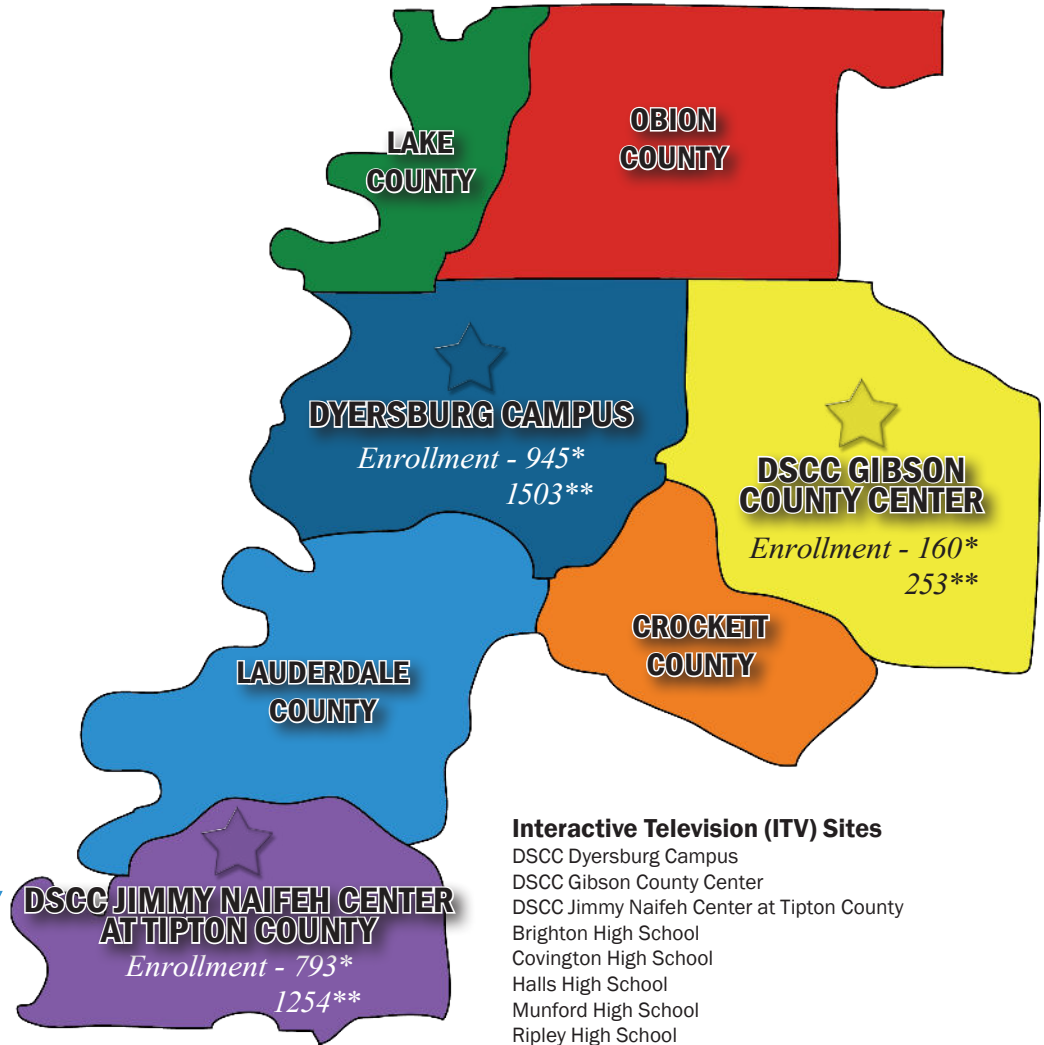

DSCC SERVICE AREA

Fall 2019

CROCKETT COUNTY

- County pop. - 14,600
- Per capita inc. - $20,542
- Poverty level - 18.3%
- Med. HH income - $38,043

DYER COUNTY

- County pop. - 38,054
- Per capita inc. - $23,936
- Poverty level - 18.6%
- Med. HH income - $42,833

GIBSON COUNTY

- County pop. - 49,572
- Per capita inc. - $20,948
- Poverty level - 18.7%
- Med. HH income - $38,854

LAKE COUNTY

- County pop. - 7,687
- Per capita inc. - $13,330
- Poverty level - 29.2%
- Med. HH income - $29,893

LAUDERDALE COUNTY

- County pop. - 27,427
- Per capita inc. - $16,217
- Poverty level - 24.7%
- Med. HH income - $32,353

OBION COUNTY

- County pop. - 31,129
- Per capita inc. - $21,650
- Poverty level - 21.1%
- Med. HH income - $38,933

TIPTON COUNTY

- County pop. - 61,366
- Per capita inc. - $23,572
- Poverty level - 13.8%
- Med. HH income - $54,650

Interactive Television (ITV) Sites

- DSCC Dyersburg Campus
- DSCC Gibson County Center
- DSCC Jimmy Naifeh Center at Tipton County
- Brighton High School
- Covington High School
- Halls High School
- Munford High School
- Ripley High School
- South Fulton High School

Sites with Zoom-enabled classrooms

- DSCC Dyersburg Campus
- DSCC Gibson County Center
- DSCC Jimmy Naifeh Center at Tipton County

Poverty level and income for Tennessee and the United States

	TN	USA
Median household income	$45,219	$53,889
Per capita income	$25,227	$28,930
Individuals below poverty level, percent	17.6%	15.5%

Dual Enrollment per High School in Fall 2019

Brighton High School.....	125
Covington High School.....	49
Dyer County High School.....	116
Dyersburg High School.....	28
Halls High School.....	34
Lake County High School.....	21
Munford High School.....	109
Obion County Central High School.....	59
Peabody High School.....	32
Ripley High School.....	19
South Fulton High School.....	59
Other Area High Schools.....	15
Total Dual Enrollment.....	666

2019 Fall Enrollment numbers

*Number of students enrolled in at least one course attached to the DSCC teaching location in this county

**Duplicated headcount including pro-rated online enrollments

Source:

¹Population, Per Capita Income, Poverty Level, Median Household Income - 2009-2013 American Community Survey 5-Year Estimates
Revised 09/22/2015

DYERSBURG STATE
COMMUNITY COLLEGE

Dyersburg • Covington • Trenton
1510 Lake Road, Dyersburg, TN 38024
731-286-3200 / www.dsc.edu / enroll@dsc.edu