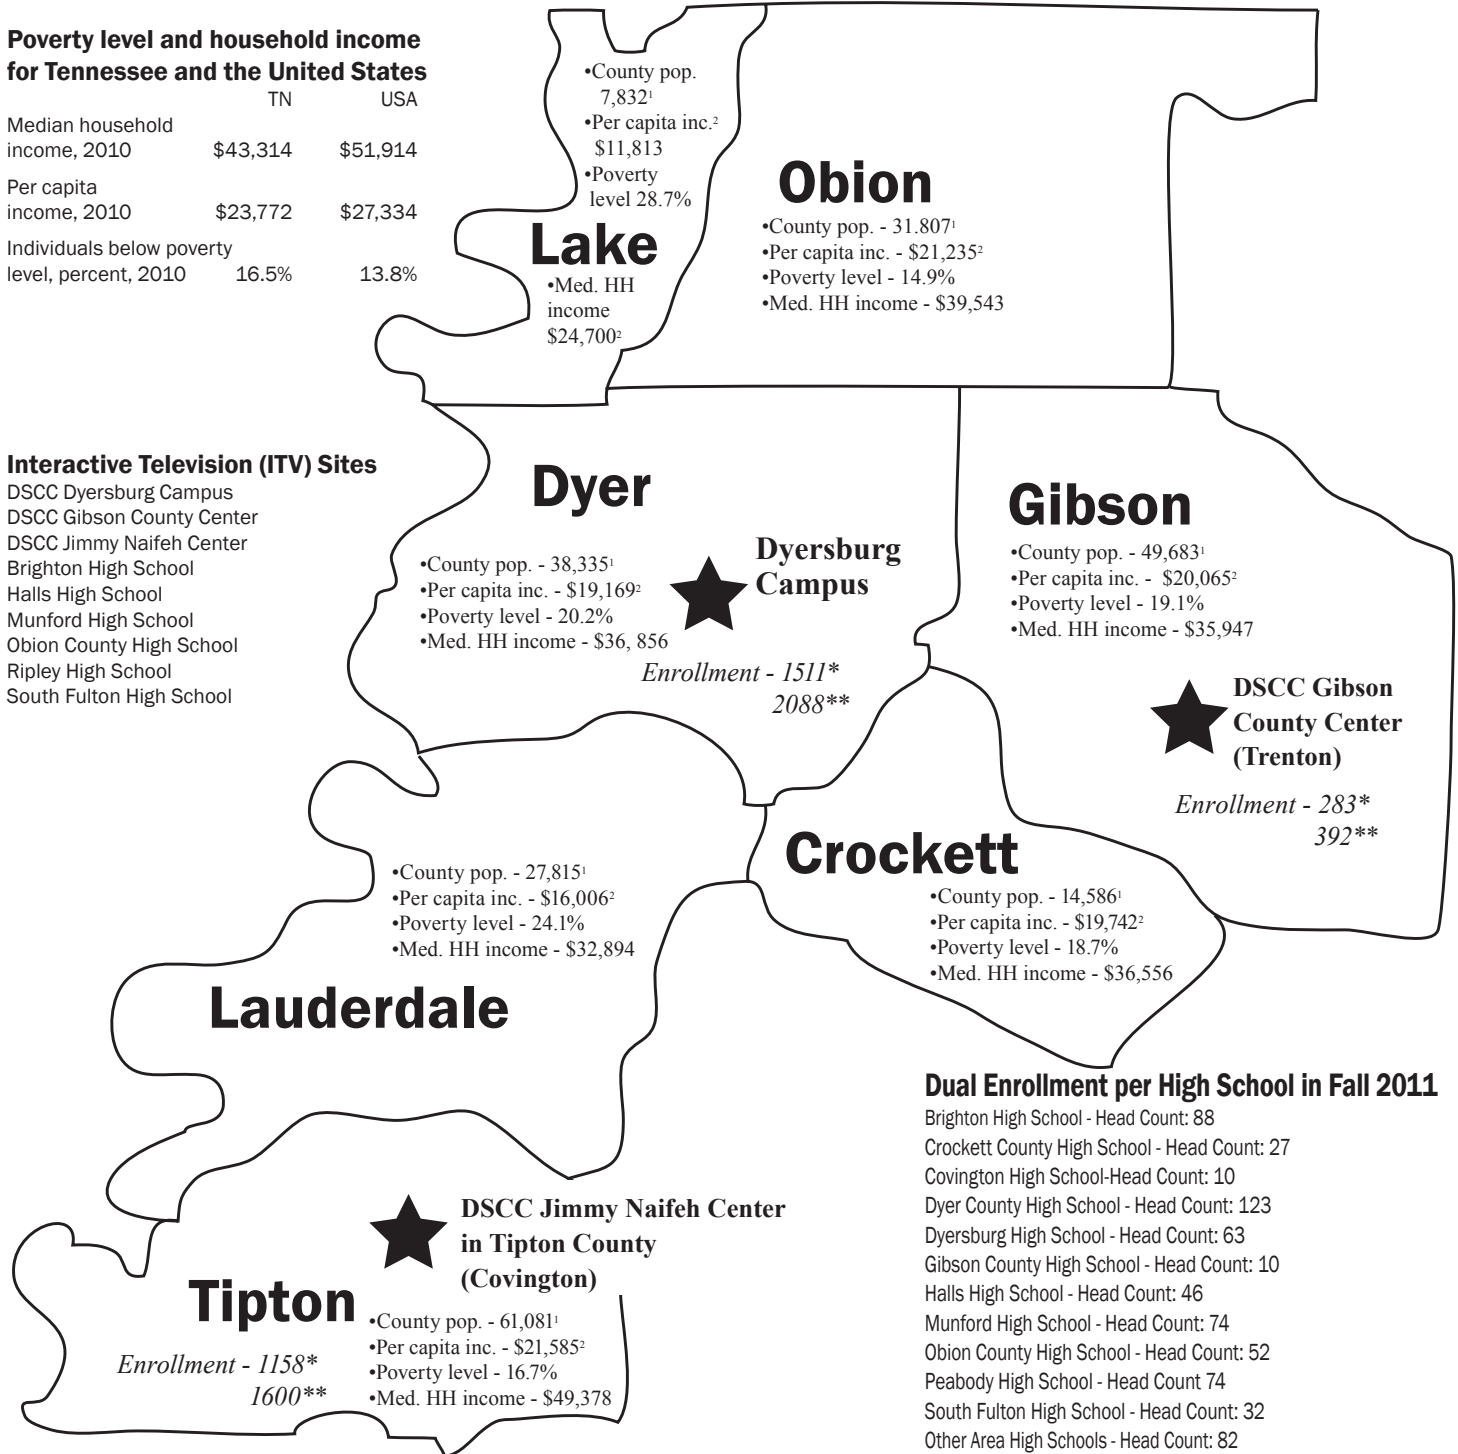

## Dyersburg State Community College

### Poverty level and household income for Tennessee and the United States

	TN	USA
Median household income, 2010	\$43,314	\$51,914
Per capita income, 2010	\$23,772	\$27,334
Individuals below poverty level, percent, 2010	16.5%	13.8%

### Dual Enrollment per High School in Fall 2011

- Brighton High School - Head Count: 88
- Crockett County High School - Head Count: 27
- Covington High School-Head Count: 10
- Dyer County High School - Head Count: 123
- Dyersburg High School - Head Count: 63
- Gibson County High School - Head Count: 10
- Halls High School - Head Count: 46
- Munford High School - Head Count: 74
- Obion County High School - Head Count: 52
- Peabody High School - Head Count 74
- South Fulton High School - Head Count: 32
- Other Area High Schools - Head Count: 82

Sources:

<sup>1</sup>Population-Census 2010

<sup>2</sup>Per Capita, Poverty Level, Med. HH income- American Community Survey 2006-2010, 5-Year Estimates

Revised 12/09/11