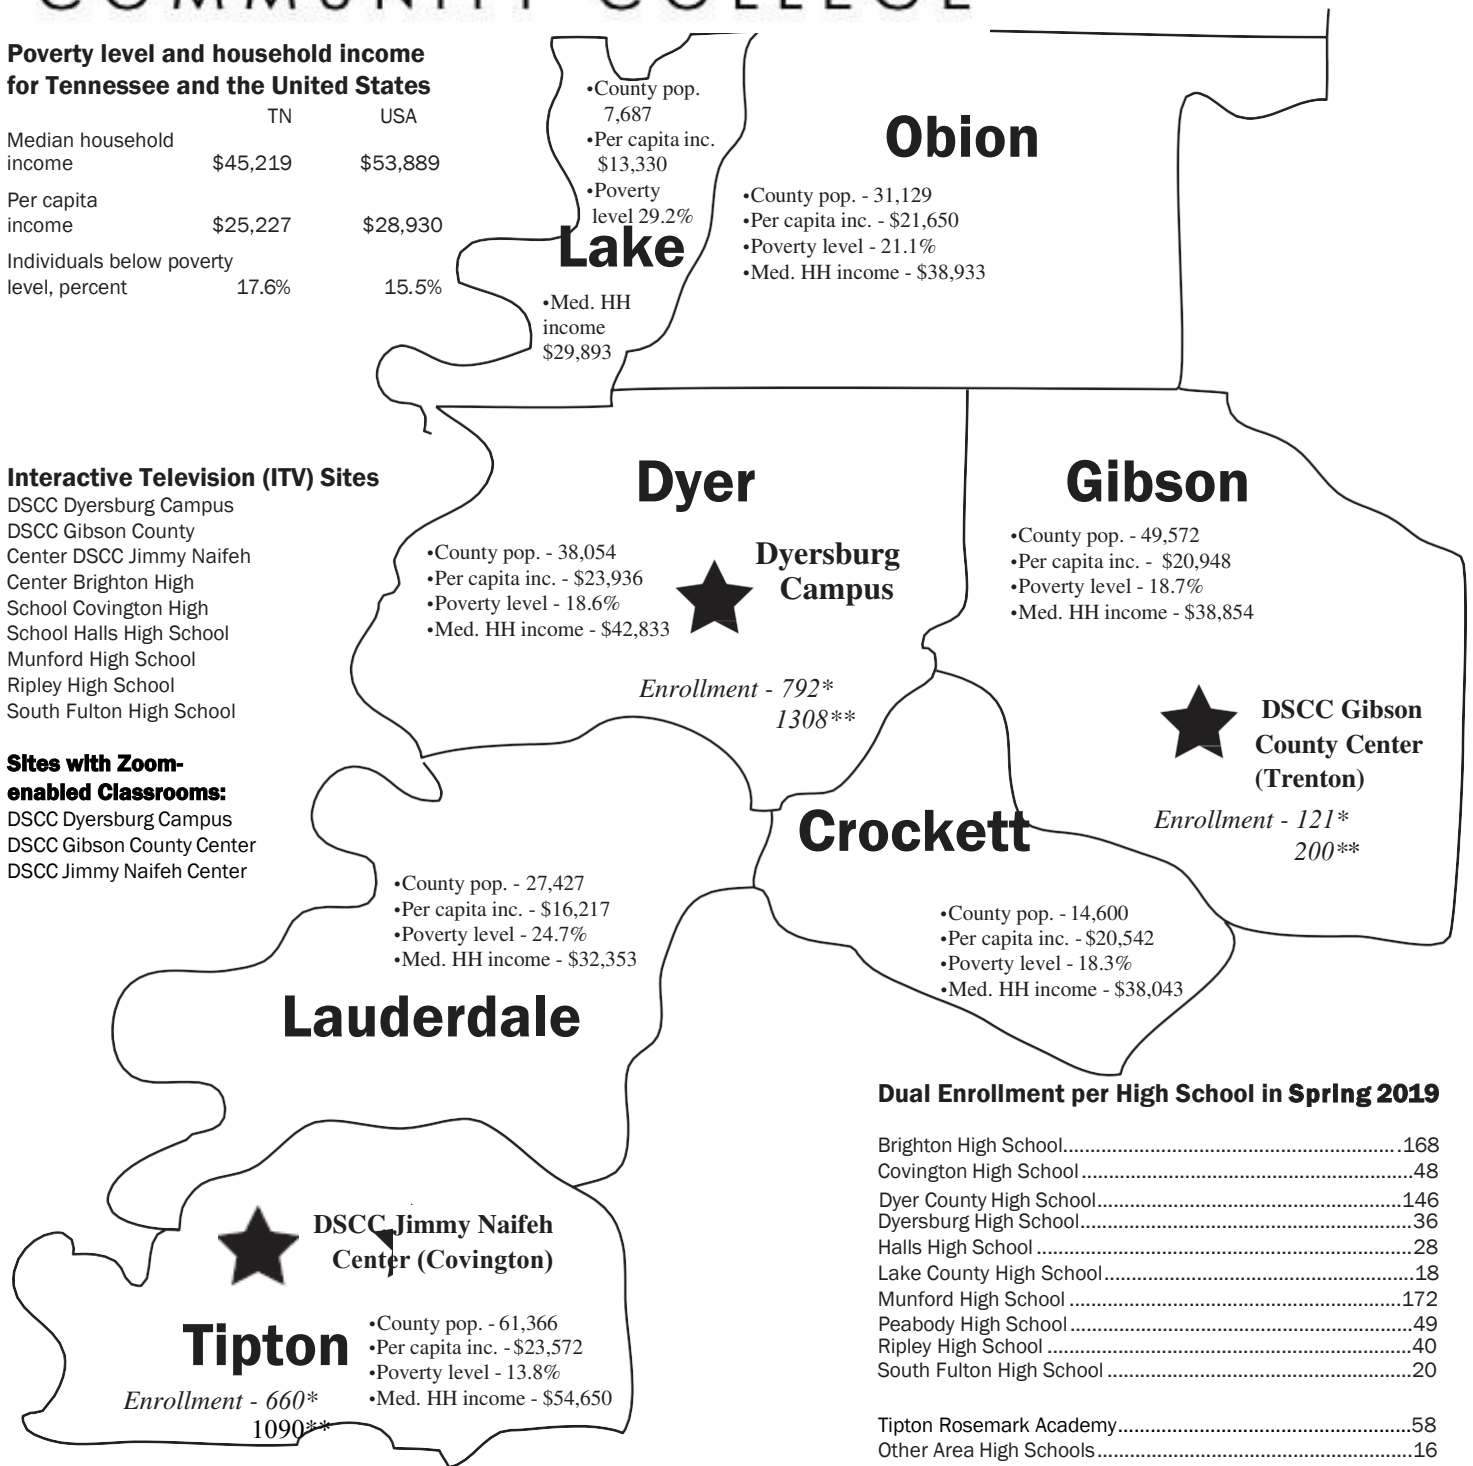

DYERSBURG STATE SPRING 2019

COMMUNITY COLLEGE

Poverty level and household income for Tennessee and the United States

	TN	USA
Median household income	$45,219	$53,889
Per capita income	$25,227	$28,930
Individuals below poverty level, percent	17.6%	15.5%

Interactive Television (ITV) Sites

DSCC Dyersburg Campus
DSCC Gibson County Center
DSCC Jimmy Naifeh Center
Brighton High School
Covington High School
Halls High School
Munford High School
Ripley High School
South Fulton High School

Sites with Zoom-enabled Classrooms:

DSCC Dyersburg Campus
DSCC Gibson County Center
DSCC Jimmy Naifeh Center

Dual Enrollment per High School in Spring 2019

Brighton High School.....	168
Covington High School.....	48
Dyer County High School.....	146
Dyersburg High School.....	36
Halls High School.....	28
Lake County High School.....	18
Munford High School.....	172
Peabody High School.....	49
Ripley High School.....	40
South Fulton High School.....	20
Tipton Rosemark Academy.....	58
Other Area High Schools.....	16
Total Dual Enrollment.....	799

2019 Spring Enrollment numbers

*Number of students enrolled in at least one course attached to the DSCC teaching location in this county

**Duplicated Headcount including pro-rated online enrollments

Source:

¹Population, Per Capita Income, Poverty Level, Median Household Income - 2012-2016 American Community Survey 5-Year Estimates

Dyersburg State Community College

Dyersburg • Covington • Trenton
1510 Lake Road, Dyersburg, TN 38024

731-286-3200 www.dsc.edu

Dyersburg State Community College does not discriminate on the basis of race, color, national origin, sex, disability, or age in its programs and activities. The Director of Human Resources/Affirmative Action Officer has been designated to handle inquiries regarding the non-discrimination policies and can be reached at Eller Administration Building, Room 231; 1510 Lake Road, Dyersburg, TN 38024; 731-286-3316; equity@dsc.edu. A Tennessee Board of Regents Institution. PUB 01_19_221