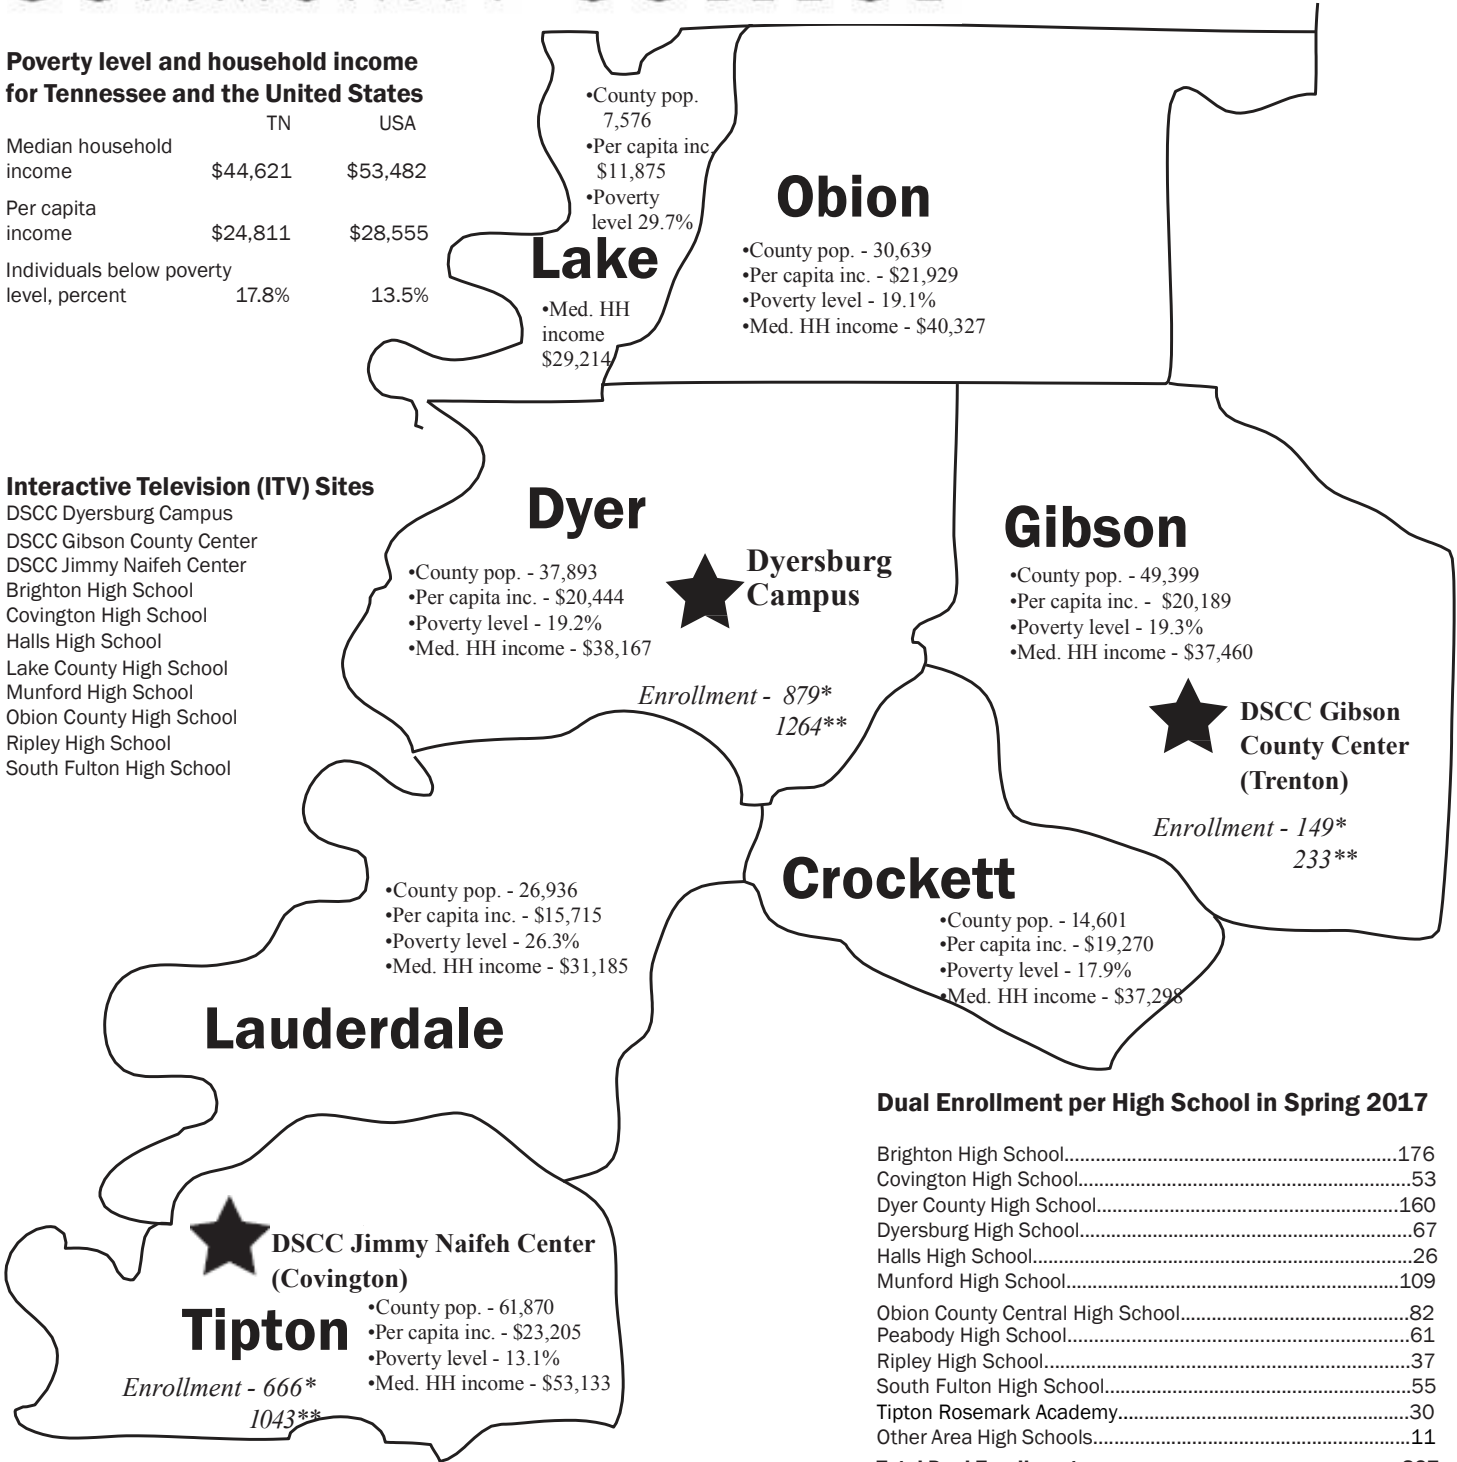

DYERSBURG STATE

Spring 2017

COMMUNITY COLLEGE

Poverty level and household income for Tennessee and the United States

	TN	USA
Median household income	\$44,621	\$53,482
Per capita income	\$24,811	\$28,555
Individuals below poverty level, percent	17.8%	13.5%

Interactive Television (ITV) Sites

- DSCC Dyersburg Campus
- DSCC Gibson County Center
- DSCC Jimmy Naifeh Center
- Brighton High School
- Covington High School
- Halls High School
- Lake County High School
- Munford High School
- Obion County High School
- Ripley High School
- South Fulton High School