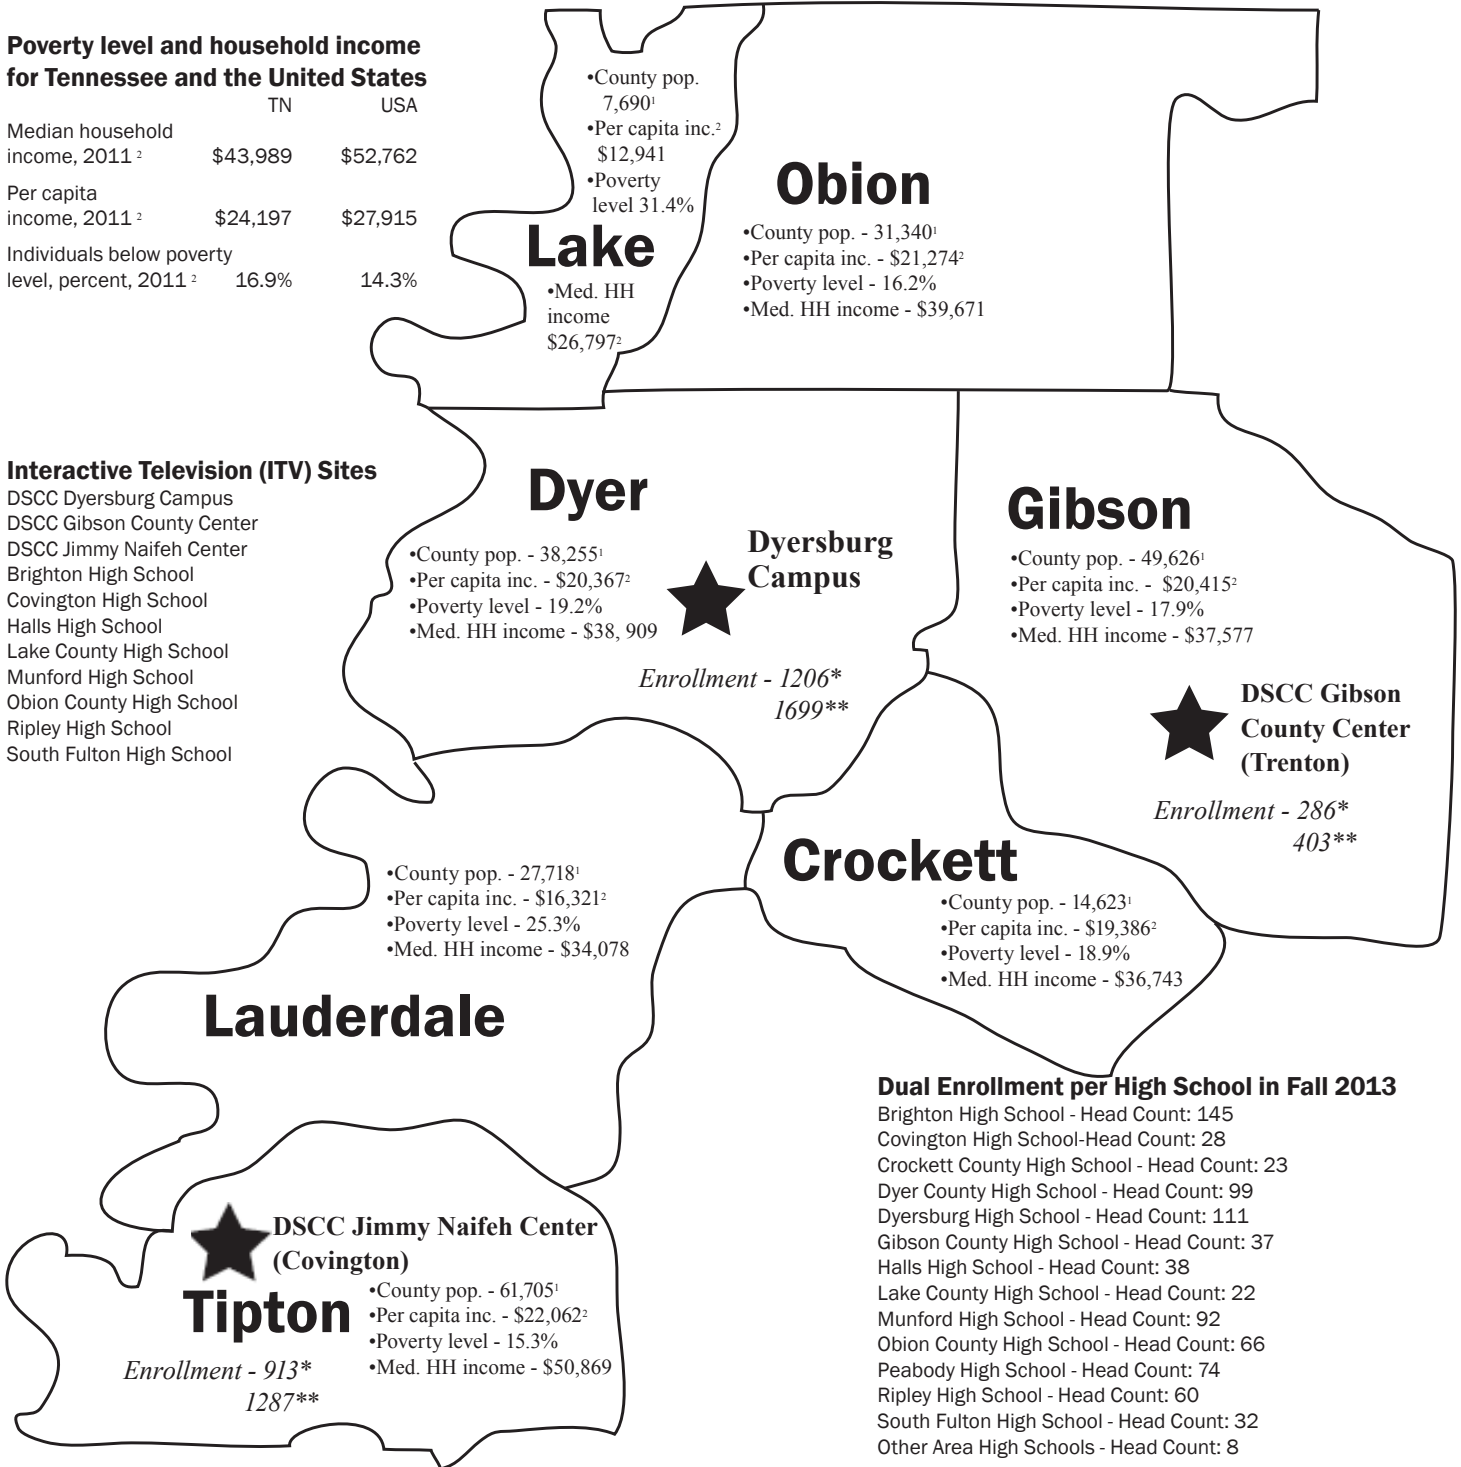

COMMUNITY COLLEGE

Poverty level and household income for Tennessee and the United States

	TN	USA
Median household income, 2011 ²	\$43,989	\$52,762
Per capita income, 2011 ²	\$24,197	\$27,915
Individuals below poverty level, percent, 2011 ²	16.9%	14.3%

Interactive Television (ITV) Sites

DSCC Dyersburg Campus
 DSCC Gibson County Center
 DSCC Jimmy Naifeh Center
 Brighton High School
 Covington High School
 Halls High School
 Lake County High School
 Munford High School
 Obion County High School
 Ripley High School
 South Fulton High School

Dual Enrollment per High School in Fall 2013

Brighton High School - Head Count: 145
 Covington High School-Head Count: 28
 Crockett County High School - Head Count: 23
 Dyer County High School - Head Count: 99
 Dyersburg High School - Head Count: 111
 Gibson County High School - Head Count: 37
 Halls High School - Head Count: 38
 Lake County High School - Head Count: 22
 Munford High School - Head Count: 92
 Obion County High School - Head Count: 66
 Peabody High School - Head Count: 74
 Ripley High School - Head Count: 60
 South Fulton High School - Head Count: 32
 Other Area High Schools - Head Count: 8
Total - 835