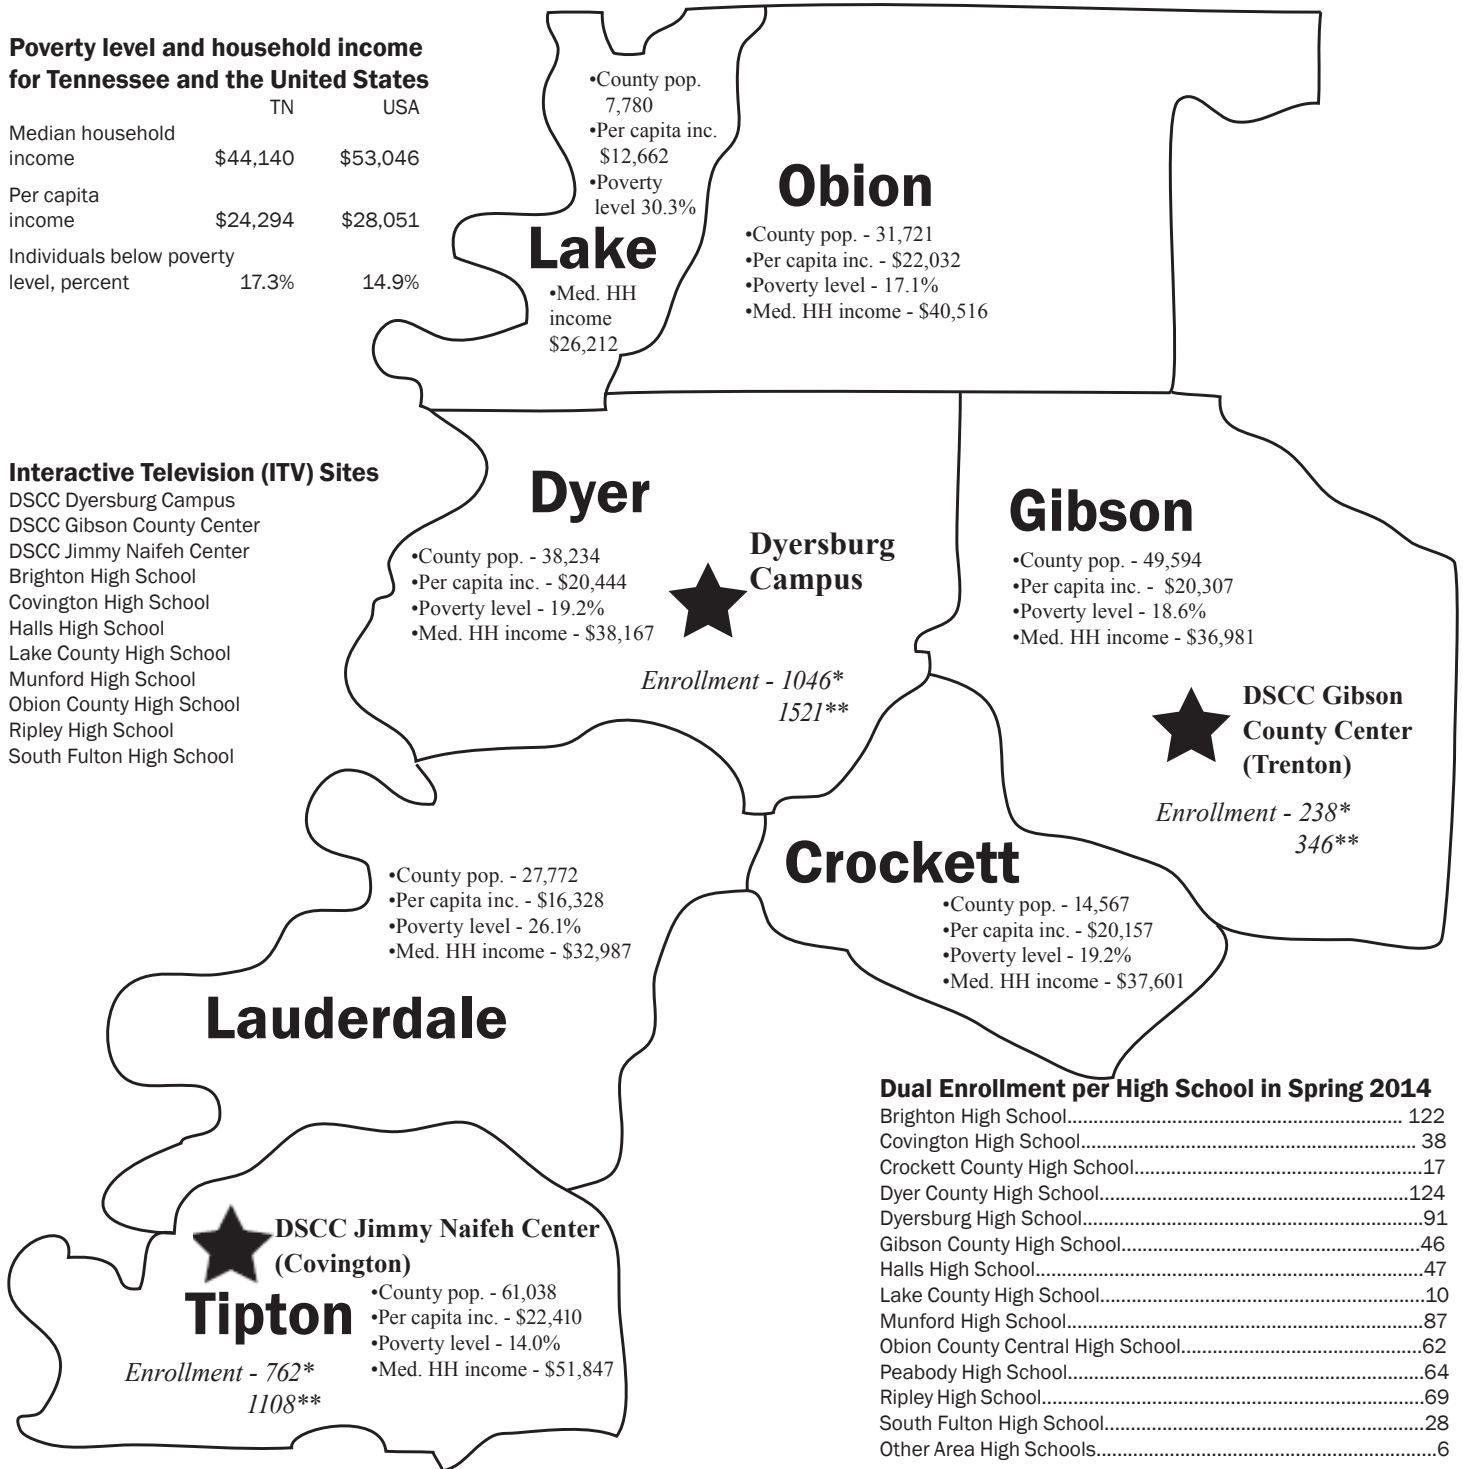

DYERSBURG STATE Spring 2014

COMMUNITY COLLEGE

Poverty level and household income for Tennessee and the United States

	TN	USA
Median household income	$44,140	$53,046
Per capita income	$24,294	$28,051
Individuals below poverty level, percent	17.3%	14.9%

Interactive Television (ITV) Sites

DSCC Dyersburg Campus
DSCC Gibson County Center
DSCC Jimmy Naifeh Center
Brighton High School
Covington High School
Halls High School
Lake County High School
Munford High School
Obion County High School
Ripley High School
South Fulton High School

Dual Enrollment per High School in Spring 2014

Brighton High School.....	122
Covington High School.....	38
Crockett County High School.....	17
Dyer County High School.....	124
Dyersburg High School.....	91
Gibson County High School.....	46
Halls High School.....	47
Lake County High School.....	10
Munford High School.....	87
Obion County Central High School.....	62
Peabody High School.....	64
Ripley High School.....	69
South Fulton High School.....	28
Other Area High Schools.....	6
Total Dual Enrollment.....	811

2014 Spring Enrollment numbers

*Number of students enrolled in at least one course attached to the DSCC teaching location in this county

**Duplicated Headcount including pro-rated online enrollments

Source:

¹Population, Per Capita Income, Poverty Level, Median Household Income - 2008-2012 American Community Survey 5-Year Estimates

Dyersburg State Community College

Dyersburg • Covington • Trenton
1510 Lake Road, Dyersburg, TN 38024

731-286-3200 www.dsc.edu

Dyersburg State Community College does not discriminate on the basis of race, color, national origin, sex, disability, or age in its programs and activities. The Director of Human Resources/Affirmative Action Officer has been designated to handle inquiries regarding the non-discrimination policies and can be reached at Eller Administration Building, Room 231: 1510 Lake Road, Dyersburg, TN 38024; 731-286-3316; equity@dsc.edu. A Tennessee Board of Regents Institution. PUB 02_14_162