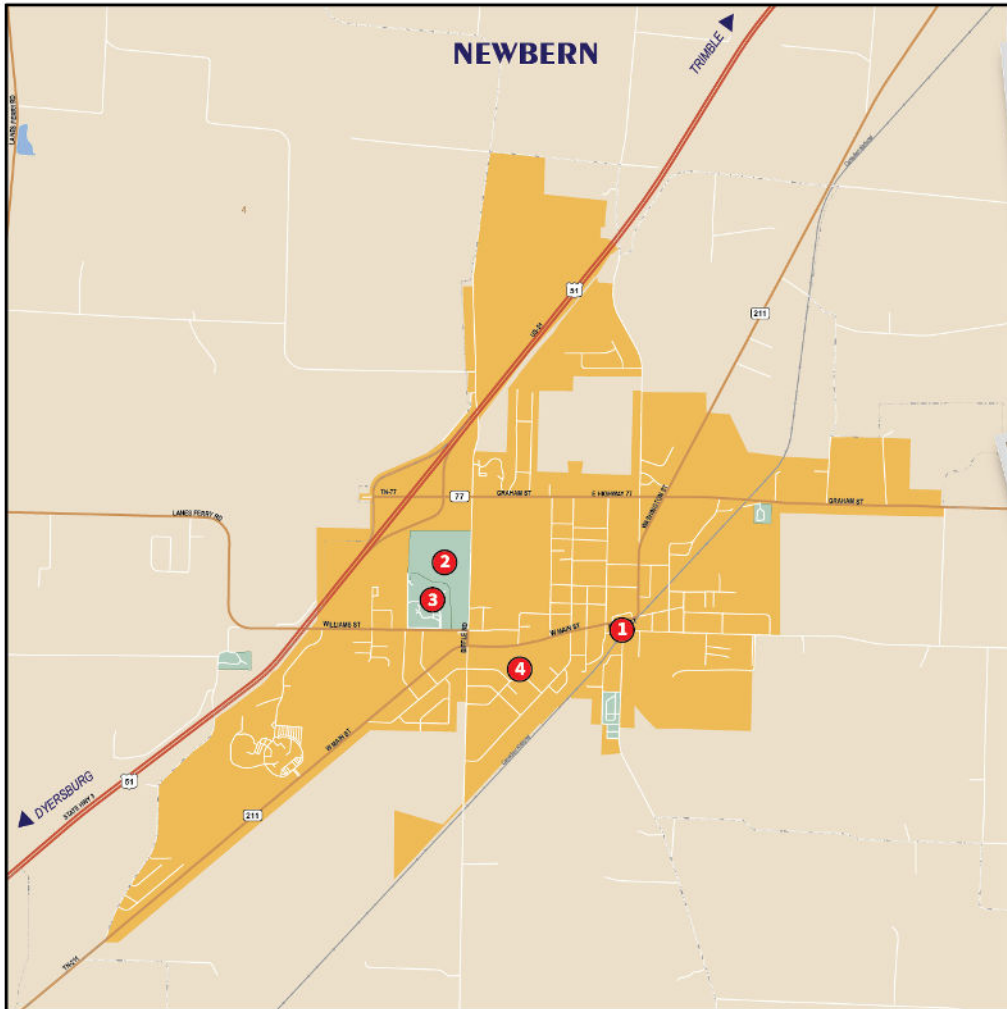

# EXPLORE *Dyer County*

SHOP • DINE • EXPLORE

## Attractions

- 1 Historic Depot Amtrak Station Model Train Museum
- 2 Oakview Links Golf Course
- 3 Newbern Recreation Complex
- 4 Newbern City Park & Dog Park
- 5 Parks Farm Covered Bridge
- 6 Full Throttle S'loonshine
- 7 Reelfoot Brewery

# EXPLORE *Dyersburg*

SHOP • DINE • EXPLORE

## Things to Do and See

- 1 Forked Deer River Park  
Playground  
Splash Pad  
Dog Park
- 2 Farmers Market
- 3 Forked Deer River Trail
- 4 Dyer County History Museum
- 5 Dyersburg State Community College
- 6 Okeena Park Arboretum
- 7 Dyer County Fairgrounds
- 8 Dyer County Baseball Complex
- 9 Dyersburg Soccer Complex
- 10 Dyersburg Activity Center Complex
- 11 The Farms Golf Course
- 12 Dyersburg Municipal Golf Course