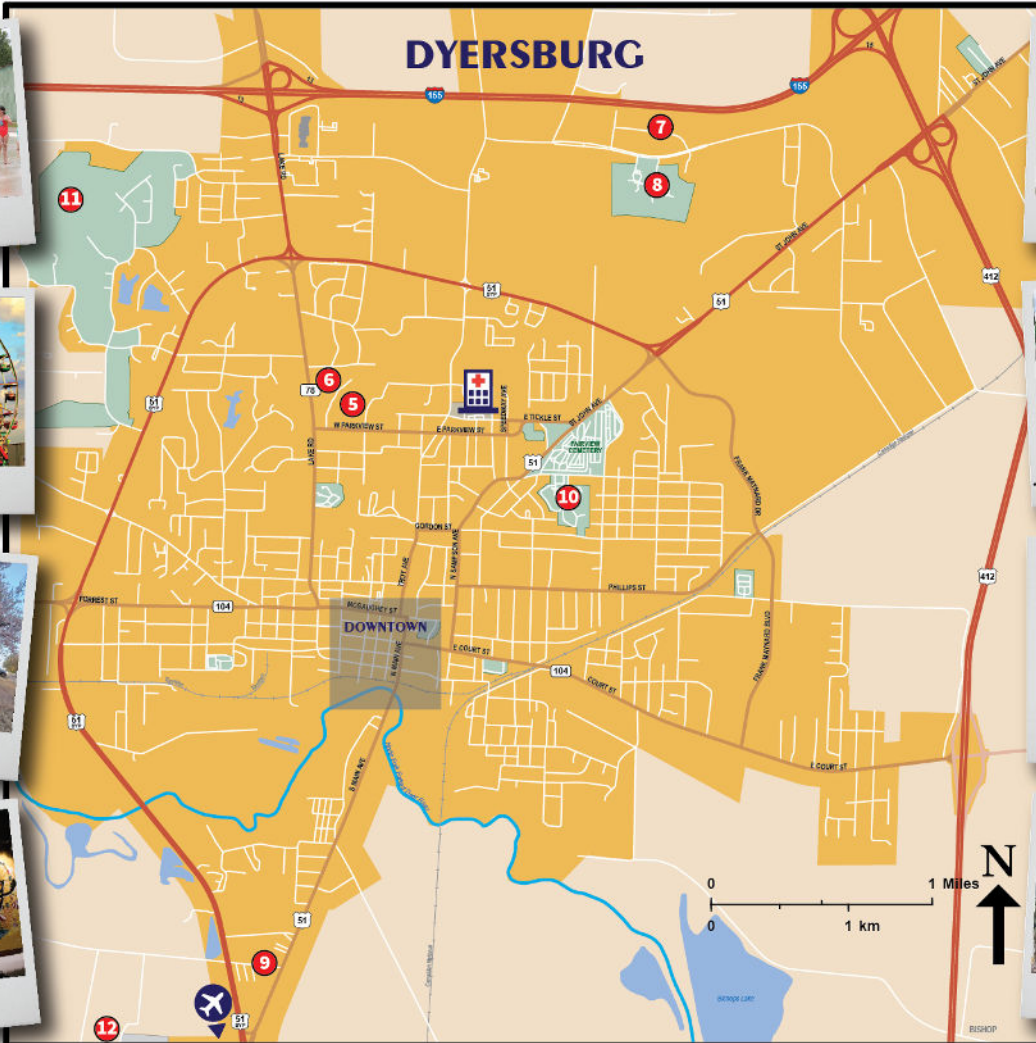

## Attractions

- 1 Historic Depot Amtrak Station Model Train Museum
- 2 Oakview Links Golf Course
- 3 Newbern Recreation Complex
- 4 Newbern City Park & Dog Park
- 5 Parks Farm Covered Bridge
- 6 Full Throttle S'loonshine
- 7 Reelfoot Brewery

VisitDyerCounty.com

Scan for information on specific restaurants and attractions

# EXPLORE *Dyersburg*

SHOP • DINE • EXPLORE

## Things to Do and See

- 1 Forked Deer River Park  
Playground  
Splash Pad  
Dog Park
- 2 Farmers Market
- 3 Forked Deer River Trail
- 4 Dyer County History Museum
- 5 Dyersburg State Community College
- 6 Okeena Park Arboretum
- 7 Dyer County Fairgrounds
- 8 Dyer County Baseball Complex
- 9 Dyersburg Soccer Complex
- 10 Dyersburg Activity Center Complex
- 11 The Farms Golf Course
- 12 Dyersburg Municipal Golf Course